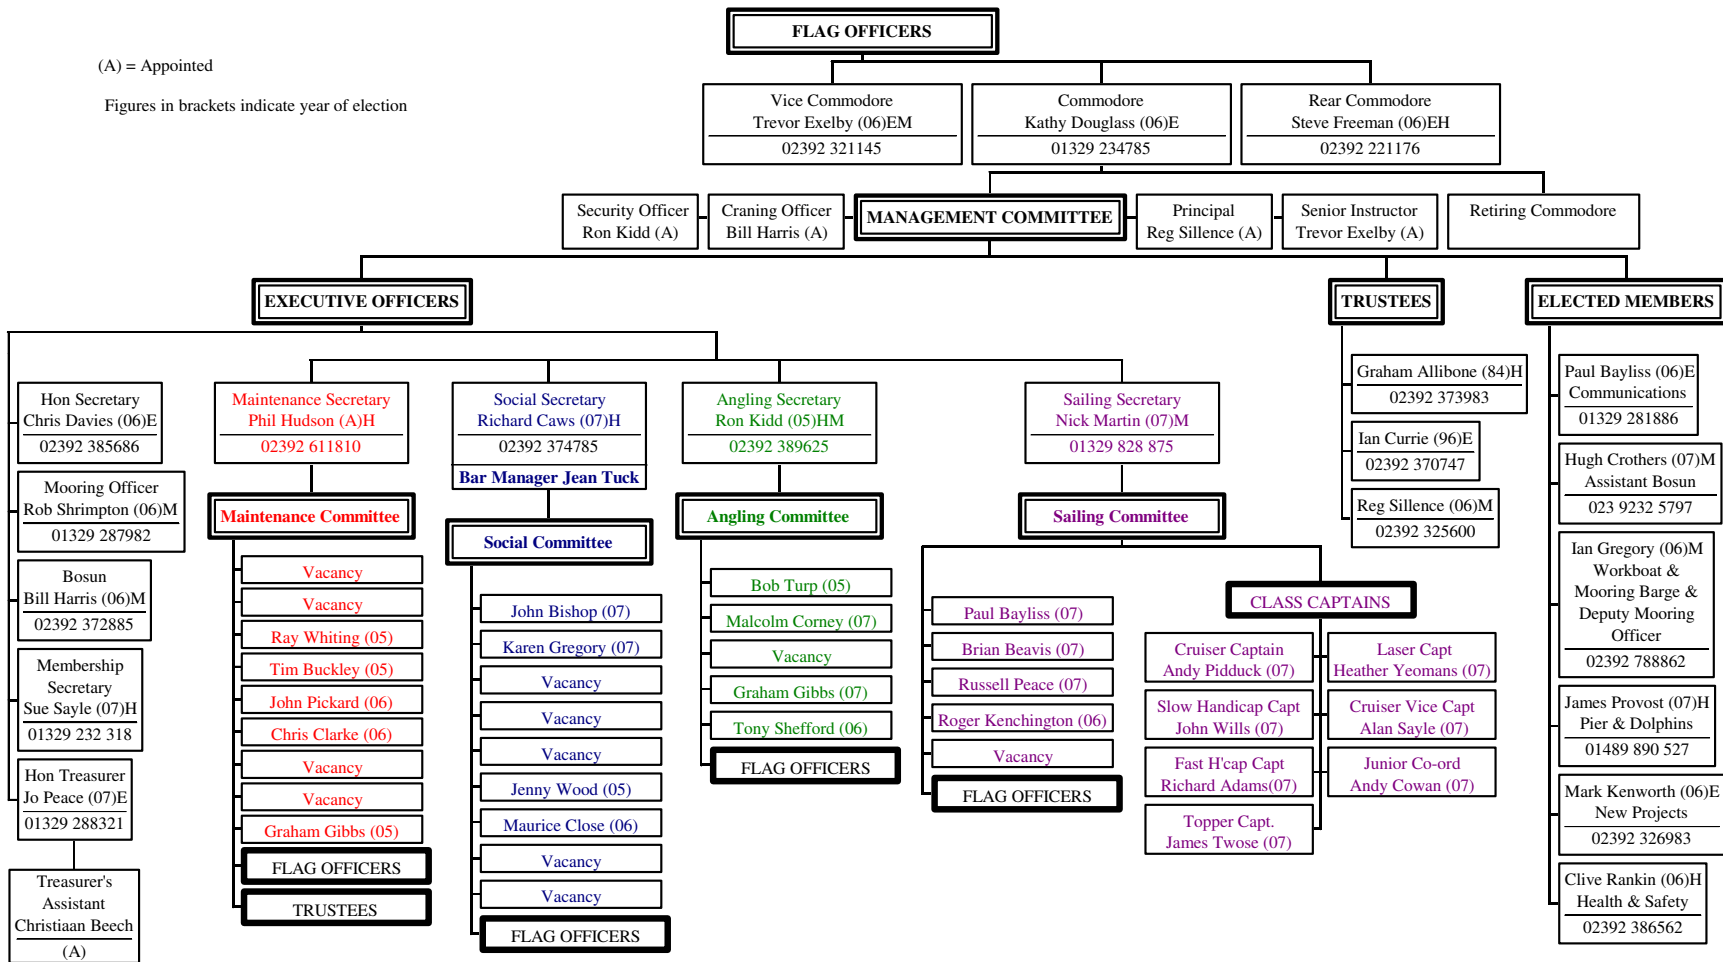

# PORTCHESTER SAILING CLUB

8th May 2008 Produced by G.C. Allibone

(A) = Appointed

Figures in brackets indicate year of election

E = Executive Committee, H = House Committee, M = Marine Committee